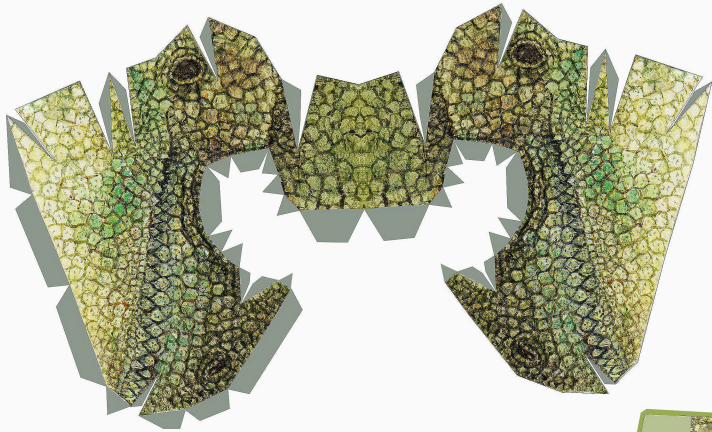

Print on 80 gr to 120 gr paper

VF= Valley-fold

MF= Mountain-fold

Folding lines in the head-part.

Cutting lines in the eye-parts